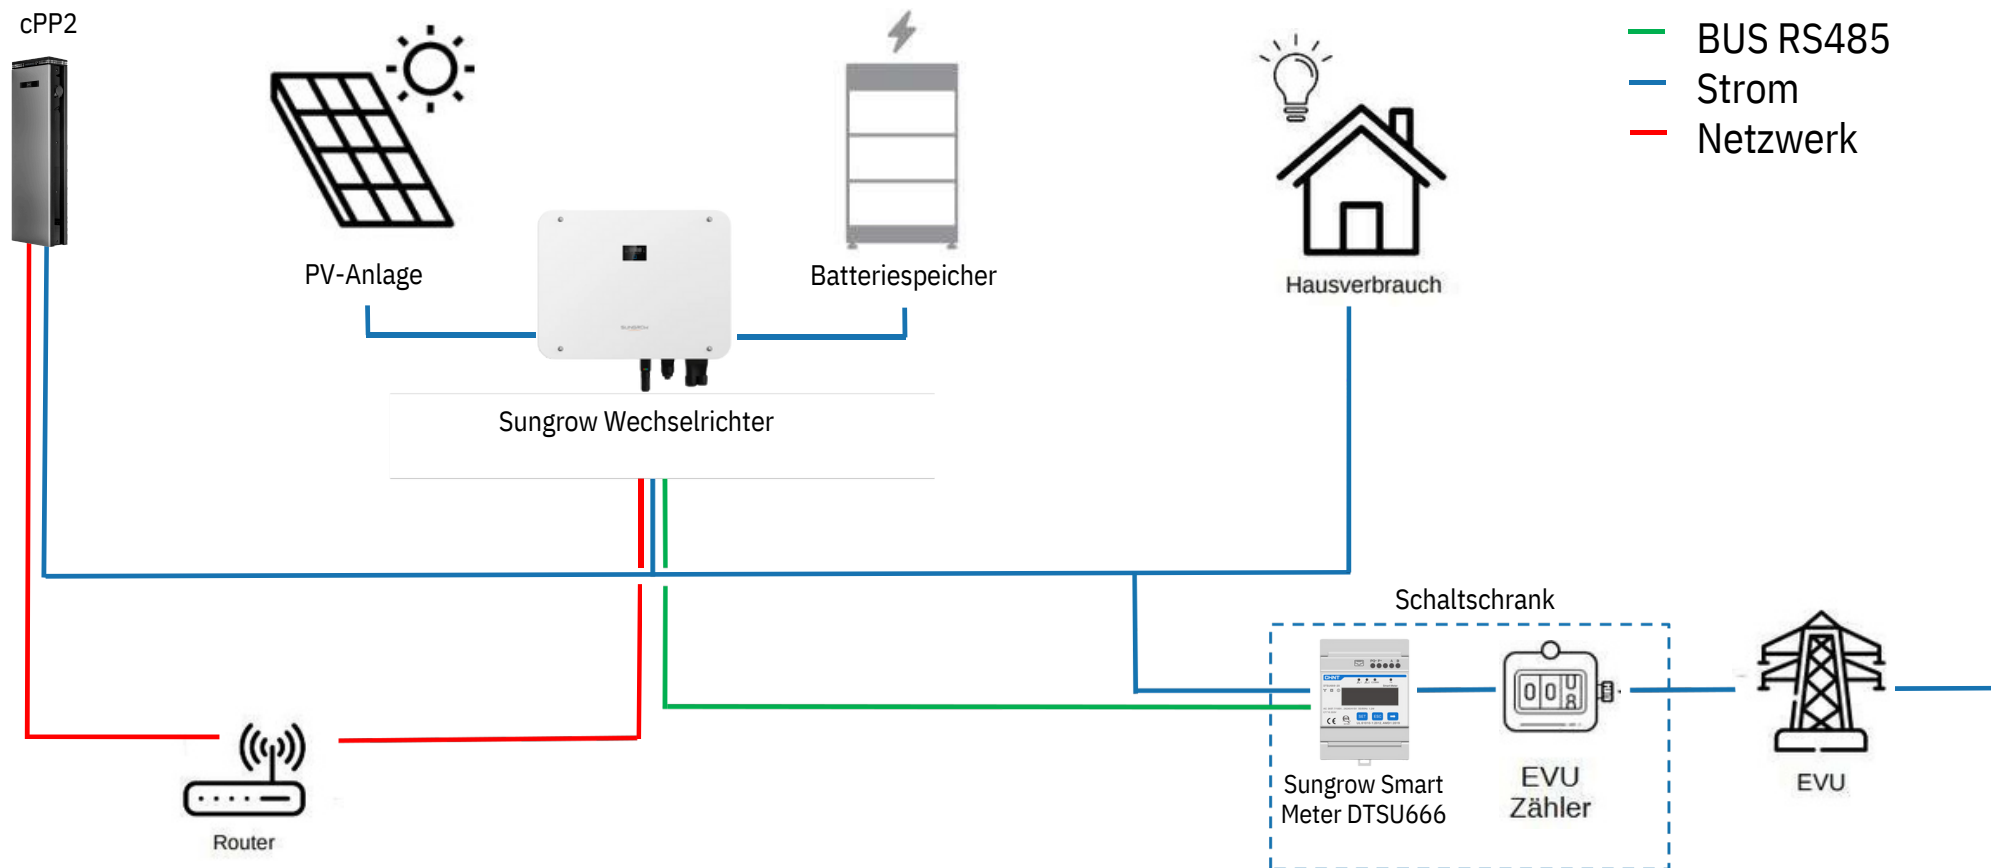

## Die cPP2...

...vernetzt mit Wechselrichter und Smartmeter von Sungrow (+ WiNet-Modul)

# Übersicht Kompatibilität Wechselrichter

| Series Name        | Model        |
|--------------------|--------------|
| <b>SH3.0-6.0RS</b> | SH3.0RS      |
|                    | SH3.6RS      |
|                    | SH4.0RS      |
|                    | SH5.0RS      |
| <b>SH6.0RS</b>     | SH6.0RS      |
|                    | SH8.0RS      |
| <b>SH5.0-10RT</b>  | SH10RS       |
|                    | SH5.0RT      |
|                    | SH6.0RT      |
| <b>SH8.0-10RS</b>  | SH8.0RS      |
|                    | SH10RS       |
|                    | SH5.0RT      |
| <b>SH5-25T</b>     | SH10RT-20    |
|                    | SH5.0RT-V112 |
|                    | SH6.0RT-V112 |
|                    | SH8.0RT-V112 |
|                    | SH10RT-V112  |
|                    | SH5.0RT-V122 |
|                    | SH6.0RT-V122 |
|                    | SH8.0RT-V122 |
|                    | SH10RT-V122  |
|                    | SH5T-V11     |
| SH6T-V11           |              |
| SH8T-V11           |              |
| SH10T-V11          |              |
| SH12T-V11          |              |
| SH15T-V11          |              |
| SH20T-V11          |              |
| SH25T-V11          |              |